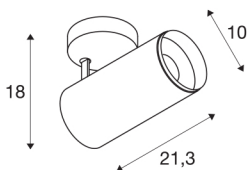

NUMINOS® SPOT DALI L

Indoor LED recessed ceiling light black/black 2700K 24°

NUMINOS is the optimally coordinated light system from SLV that combines function, design and technology. The various downlights and spotlights make a thousand lighting design options possible. Like with the NUMINOS® SPOT DALI L indoor ceiling-mounted light LED, which impresses with its high-quality workmanship and light. The spotlight is perfect for targeted accent lighting or even illumination of larger areas. The recessed ceiling light convinces with a power consumption of 28 watts, luminous flux of 2440 lumens, colour temperature of 2700 Kelvin and a colour reproduction index of 90. Installation is then done in no time at all. When to choose NUMINOS from SLV – modular diversity awaits you.

TECHNICAL DATA

Item no.:	1004578
Primary nominal voltage	220-240V ~50/60Hz mA/V
Secondary power / secondary voltage	700mA
Length	21.3 cm
Height	18 cm
Diameter	10 cm
Net weight	1.15 kg
Gross weight	1.5 kg
Safety class	I
Assembly	Surface
Assembly details	Ceiling
Dimmable	Yes
Dimming technology	DALI
Wattage	28 W
Lumen	2440 lm
Colour temperature	2700 Kelvin
Beam angle	24 °
Color	black
CRI	90
UGR ≤	19
LXXBXX data	L80B50
BIG WHITE Page	76