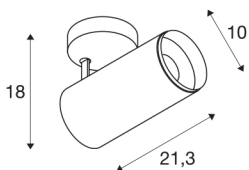

## NUMINOS® SPOT DALI L

Indoor LED recessed ceiling light black/black 2700K 36°

Design, technology and function in perfection: NUMINOS is the light system from SLV that combines everything. The different downlights and spotlights make a thousand lighting design options possible. Also with the NUMINOS® SPOT DALI L indoor ceiling-mounted light LED, which convinces with the best workmanship and lighting quality. With the spotlight, you can opt for spot lighting or high-quality illumination of larger areas. The recessed ceiling light convinces with a power consumption of 28 watts, luminous flux of 2400 lumens, colour temperature of 2700 Kelvin and a colour reproduction index of 90. This means that easy installation is a mere formality. When do you choose NUMINOS ® from SLV?

## TECHNICAL DATA

Item no.:	1004579
Primary nominal voltage	220-240V ~50/60Hz mA/V
Secondary power / secondary voltage	700mA
Length	21.3 cm
Height	18 cm
Diameter	10 cm
Net weight	1.15 kg
Gross weight	1.5 kg
Safety class	I
Assembly	Surface
Assembly details	Ceiling
Dimmable	Yes
Dimming technology	DALI
Wattage	28 W
Lumen	2400 lm
Colour temperature	2700 Kelvin
Beam angle	36 °
Color	black
CRI	90
UGR ≤	19
LXXBXX data	L80B50
BIG WHITE Page	76