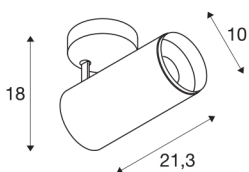

## NUMINOS® SPOT DALI L

Indoor LED recessed ceiling light black/black 3000K 24°

The NUMINOS light system from SLV combines technology, design and functionality like no other. With various downlights and spotlights, you can experience a thousand lighting design possibilities. Like with the NUMINOS® SPOT DALI L indoor ceiling-mounted light LED, which impresses with its high-quality workmanship and light. With the spotlight, you can opt for spot lighting or high-quality illumination of larger areas. The recessed ceiling light convinces with a power consumption of 28 watts, luminous flux of 2430 lumens, colour temperature of 3000 Kelvin and a colour reproduction index of 90. Installation is then done in no time at all. When do you choose NUMINOS® from SLV?

## TECHNICAL DATA

Item no.:	1004586
Primary nominal voltage	220-240V ~50/60Hz mA/V
Secondary power / secondary voltage	700mA
Length	21.3 cm
Height	18 cm
Diameter	10 cm
Net weight	1.15 kg
Gross weight	1.5 kg
Safety class	I
Assembly	Surface
Assembly details	Ceiling
Dimmable	Yes
Dimming technology	DALI
Wattage	28 W
Lumen	2430 lm
Colour temperature	3000 Kelvin
Beam angle	24 °
Color	black
CRI	90
UGR ≤	13
LXXBXX data	L80B50
BIG WHITE Page	76