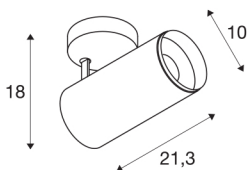

NUMINOS® SPOT DALI L

Indoor LED recessed ceiling light black/black 3000K 36°

The NUMINOS light system from SLV combines technology, design and functionality like no other. With various downlights and spotlights, you can experience a thousand lighting design possibilities. Like with the NUMINOS® SPOT DALI L indoor ceiling-mounted light LED, which impresses with its high-quality workmanship and light. The spotlight is ideal for targeted accent lighting or even illumination of larger areas. The recessed ceiling light convinces with a power consumption of 28 watts, luminous flux of 2340 lumens, colour temperature of 3000 Kelvin and a colour reproduction index of 90. Installation is then done in no time at all. When do you choose NUMINOS ® from SLV?

TECHNICAL DATA

Item no.:	1004587
Primary nominal voltage	220-240V ~50/60Hz mA/V
Secondary power / secondary voltage	700mA
Length	21.3 cm
Height	18 cm
Diameter	10 cm
Net weight	1.15 kg
Gross weight	1.5 kg
Safety class	I
Assembly	Surface
Assembly details	Ceiling
Dimmable	Yes
Dimming technology	DALI
Wattage	28 W
Lumen	2340 lm
Colour temperature	3000 Kelvin
Beam angle	36 °
Color	black
CRI	90
UGR ≤	13
LXXBXX data	L80B50
BIG WHITE Page	76