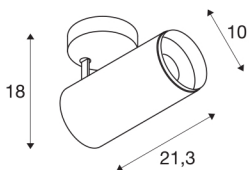

NUMINOS® SPOT DALI L

Indoor LED recessed ceiling light white/black 3000K 24°

Design, technology and function in perfection: NUMINOS is the light system from SLV that combines everything. With a variety of downlights and spotlights, you can experience a thousand lighting design possibilities. Like with the NUMINOS® SPOT DALI L indoor ceiling-mounted light LED, which impresses with its high-quality workmanship and light. In this way, you can create high-quality illumination of larger areas or use the spotlight for selective lighting. The recessed ceiling light convinces with a power consumption of 28 watts, luminous flux of 2430 lumens, colour temperature of 3000 Kelvin and a colour reproduction index of 90. Installation is then done in no time at all. When to choose NUMINOS from SLV – modular diversity awaits you.

TECHNICAL DATA

Item no.:	1004590
Primary nominal voltage	220-240V ~50/60Hz mA/V
Secondary power / secondary voltage	700mA
Length	21.3 cm
Height	18 cm
Diameter	10 cm
Net weight	1.07 kg
Gross weight	1.145 kg
Safety class	I
Assembly	Surface
Assembly details	Ceiling
Dimmable	Yes
Dimming technology	DALI
Wattage	28 W
Lumen	2430 lm
Colour temperature	3000 Kelvin
Beam angle	24 °
Color	white
CRI	90
UGR ≤	13
LXXBXX data	L80B50
BIG WHITE Page	76