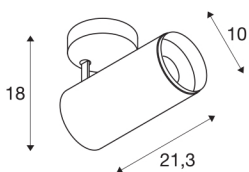

## NUMINOS® SPOT DALI L

Indoor LED recessed ceiling light white/black 3000K 36°

NUMINOS is the perfectly coordinated light system from SLV that combines function, design and technology. This way, you can experience a thousand lighting design possibilities with different downlights and spotlights. Also with the NUMINOS® SPOT DALI L indoor ceiling-mounted light LED, which convinces with the best workmanship and lighting quality. With the spotlight, you can opt for spot lighting or high-quality illumination of larger areas. The recessed ceiling light convinces with a power consumption of 28 watts, luminous flux of 2340 lumens, colour temperature of 3000 Kelvin and a colour reproduction index of 90. This means that easy installation is a mere formality. When to choose NUMINOS from SLV – modular diversity awaits you.

## TECHNICAL DATA

Item no.:	1004591
Primary nominal voltage	220-240V ~50/60Hz mA/V
Secondary power / secondary voltage	700mA
Length	21.3 cm
Height	18 cm
Diameter	10 cm
Net weight	1.07 kg
Gross weight	1.145 kg
Safety class	I
Assembly	Surface
Assembly details	Ceiling
Dimmable	Yes
Dimming technology	DALI
Wattage	28 W
Lumen	2340 lm
Colour temperature	3000 Kelvin
Beam angle	36 °
Color	white
CRI	90
UGR ≤	13
LXXBXX data	L80B50
BIG WHITE Page	76