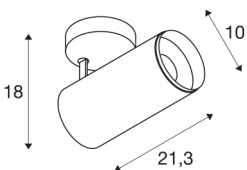

NUMINOS® SPOT DALI L

Indoor LED recessed ceiling light black/black 4000K 24°

The NUMINOS light system from SLV combines technology, design and functionality like no other. This way, you can experience a thousand lighting design possibilities with different downlights and spotlights. Like with the NUMINOS® SPOT DALI L indoor ceiling-mounted light LED, which impresses with its high-quality workmanship and light. The spotlight is perfect for targeted accent lighting or even illumination of larger areas. The recessed ceiling light convinces with a power consumption of 28 watts, luminous flux of 2675 lumens, colour temperature of 4000 Kelvin and a colour reproduction index of 90. Installation is then done in no time at all. When to choose NUMINOS from SLV – modular diversity awaits you.

TECHNICAL DATA

Item no.:	1004594
Primary nominal voltage	220-240V ~50/60Hz mA/V
Secondary power / secondary voltage	700mA
Length	21.3 cm
Height	18 cm
Diameter	10 cm
Net weight	1.07 kg
Gross weight	1.145 kg
Safety class	I
Assembly	Surface
Assembly details	Ceiling
Dimmable	Yes
Dimming technology	DALI
Wattage	28 W
Lumen	2675 lm
Colour temperature	4000 Kelvin
Beam angle	24 °
Color	black
CRI	90
UGR ≤	19
LXXBXX data	L80B50
BIG WHITE Page	76