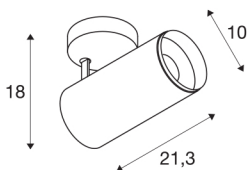

## NUMINOS® SPOT DALI L

Indoor LED recessed ceiling light black/black 4000K 36°

The NUMINOS light system from SLV combines technology, design and functionality like no other. With a variety of downlights and spotlights, you can experience a thousand lighting design possibilities. Like with the NUMINOS® SPOT DALI L indoor ceiling-mounted light LED, which impresses with its high-quality workmanship and light. In this way, you can create high-quality illumination of larger areas or use the spotlight for selective lighting. The recessed ceiling light convinces with a power consumption of 28 watts, luminous flux of 2620 lumens, colour temperature of 4000 Kelvin and a colour reproduction index of 90. Installation is then done in no time at all. When will you choose SLV's modular variety?

## TECHNICAL DATA

Item no.:	1004595
Primary nominal voltage	220-240V ~50/60Hz mA/V
Secondary power / secondary voltage	700mA
Length	21.3 cm
Height	18 cm
Diameter	10 cm
Net weight	1.07 kg
Gross weight	1.145 kg
Safety class	I
Assembly	Surface
Assembly details	Ceiling
Dimmable	Yes
Dimming technology	DALI
Wattage	28 W
Lumen	2620 lm
Colour temperature	4000 Kelvin
Beam angle	36 °
Color	black
CRI	90
UGR ≤	19
LXXBXX data	L80B50
BIG WHITE Page	76