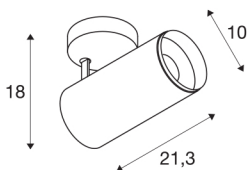

NUMINOS® SPOT DALI L

Indoor LED recessed ceiling light black/black 4000K 60°

NUMINOS is the best possible coordinated light system from SLV that combines function, design and technology. With different downlights and spotlights, you can experience a thousand lighting design possibilities. Also with the NUMINOS® SPOT DALI L indoor ceiling-mounted light LED, which convinces with the best workmanship and lighting quality. With the spotlight, you can opt for spot lighting or high-quality illumination of larger areas. The recessed ceiling light convinces with a power consumption of 28 watts, luminous flux of 2715 lumens, colour temperature of 4000 Kelvin and a colour reproduction index of 90. This means that easy installation is a mere formality. When will you choose SLV's modular variety?

TECHNICAL DATA

Item no.:	1004596
Primary nominal voltage	220-240V ~50/60Hz mA/V
Secondary power / secondary voltage	700mA
Length	21.3 cm
Height	18 cm
Diameter	10 cm
Net weight	1.15 kg
Gross weight	1.5 kg
Safety class	I
Assembly	Surface
Assembly details	Ceiling
Dimmable	Yes
Dimming technology	DALI
Wattage	28 W
Lumen	2715 lm
Colour temperature	4000 Kelvin
Beam angle	60 °
Color	black
CRI	90
UGR ≤	22
LXXBXX data	L80B50
BIG WHITE Page	76