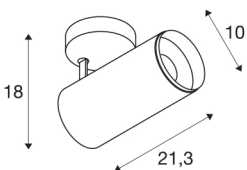

NUMINOS® SPOT DALI L

Indoor LED recessed ceiling light white/black 4000K 24°

Design, technology and function in perfection: NUMINOS is the light system from SLV that combines everything. With various downlights and spotlights, you provide a thousand lighting design options. Like with the NUMINOS® SPOT DALI L indoor ceiling-mounted light LED, which impresses with its high-quality workmanship and light. The spotlight is perfect for targeted accent lighting or even illumination of larger areas. The recessed ceiling light convinces with a power consumption of 28 watts, luminous flux of 2675 lumens, colour temperature of 4000 Kelvin and a colour reproduction index of 90. Installation is then done in no time at all. When will you choose SLV's modular variety?

TECHNICAL DATA

Item no.:	1004598
Primary nominal voltage	220-240V ~50/60Hz mA/V
Secondary power / secondary voltage	700mA
Length	21.3 cm
Height	18 cm
Diameter	10 cm
Net weight	1.07 kg
Gross weight	1.145 kg
Safety class	I
Assembly	Surface
Assembly details	Ceiling
Dimmable	Yes
Dimming technology	DALI
Wattage	28 W
Lumen	2675 lm
Colour temperature	4000 Kelvin
Beam angle	24 °
Color	white
CRI	90
UGR ≤	19
LXXBXX data	L80B50
BIG WHITE Page	76