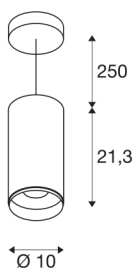

NUMINOS® PD DALI L

Indoor LED pendant light white/black 4000K 36°

Design, technology and function in perfection: NUMINOS is the light system from SLV that combines everything. With various downlights and spotlights, you can experience a thousand lighting design possibilities. Like with the NUMINOS® PD DALI L pendant light, which impresses with its high-quality workmanship and light. With the spotlight, you can opt for spot lighting or high-quality illumination of larger areas. The recessed ceiling light convinces with a power consumption of 28 watts, luminous flux of 2620 lumens, colour temperature of 4000 Kelvin and a colour reproduction index of 90. Installation is then done in no time at all. When will you choose SLV's modular variety?

TECHNICAL DATA

Item no.:	1004647
Primary nominal voltage	220-240V ~50/60Hz mA/V
Secondary power / secondary voltage ^e	700mA
Pendant length	250 cm
Height	21.3 cm
Diameter	10 cm
Net weight	1.38 kg
Gross weight	1.477 kg
Safety class	I
Assembly	Surface
Assembly details	Ceiling, Ceiling with Acc.
Dimmable	Yes
Dimming technology	DALI
Wattage	28 W
Lumen	2620 lm
Colour temperature	4000 Kelvin
Beam angle	36 °
Color	white
CRI	90
UGR ≤	19
LXXBXX data	L80B50
BIG WHITE Page	92