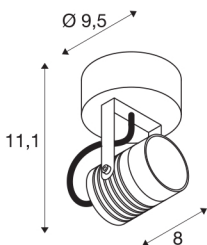

TECHNICAL DATA

Item no.:	1004649
Primary nominal voltage	100-240V ~50/60Hz mA/V
Secondary power / secondary voltage	240mA
Length	8 cm
Height	111 cm
Diameter	6 cm
Net weight	0.589 kg
Gross weight	0.668 kg
IP Code	IP 55
Safety class	I
Impact resistance class	IK06
Impact resistance	1 Joule
Assembly	Surface
Assembly details	Ceiling, Wall
Wattage	6 W
Lumen	400 lm
Colour temperature	3000 Kelvin
Beam angle	40 °
Color	anthracite
CRI	80
LXXBXX data	L80B50
BIG WHITE Page	666