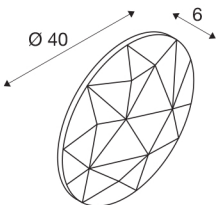

MANA

shade round 40 beige

Light and design in perfect harmony: the shades of the MANA family, made of felt, stand out with their unique appearance. If several lights of different colours and sizes are mounted side by side as a cloud, this creates an exciting wall design for offices and homes. Please note that you must combine the MANA shade with the matching MANA BASE (LED version: 1004657 or unlit version 1004969).

TECHNICAL DATA

Item no.:	1004660
Height	6 cm
Diameter	40 cm
Net weight	0.423 kg
Gross weight	0.742 kg
IP Code	IP 20
Color	beige
BIG WHITE Page	185