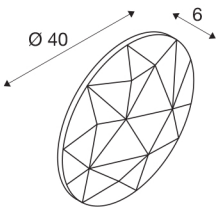

MANA

shade round 40 grey

Light and design in perfect harmony: the shades of the MANA family, made of felt, stand out with their unique appearance. If several lights of different colours and sizes are mounted side by side as a cloud, this creates an exciting wall design for offices and homes. Please note that you must combine the MANA shade with the matching MANA BASE (LED version: 1004657 or unlit version 1004969).

TECHNICAL DATA

Item no.:	1004661
Height	6 cm
Diameter	40 cm
Net weight	0.426 kg
Gross weight	0.747 kg
IP Code	IP 20
Color	grey
BIG WHITE Page	185