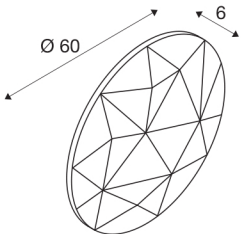

MANA

shade round 60 beige

Light and design in perfect harmony: the shades of the MANA family, made of felt, stand out with their unique appearance. If several lights of different colours and sizes are mounted side by side as a cloud, this creates an exciting wall design for offices and homes. Please note that you must combine the MANA shade with the matching MANA BASE (LED version: 1004657 or unlit version 1004969).

TECHNICAL DATA

Item no.:	1004662
Height	6 cm
Diameter	60 cm
Net weight	0.89 kg
Gross weight	1.487 kg
IP Code	IP 20
Color	beige
BIG WHITE Page	185