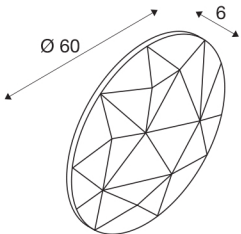

MANA

shade round 60 grey

Light and design in perfect harmony: the shades of the MANA family, made of felt, stand out with their unique appearance. If several lights of different colours and sizes are mounted side by side as a cloud, this creates an exciting wall design for offices and homes. Please note that you must combine the MANA shade with the matching MANA BASE (LED version: 1004657 or unlit version 1004969).

TECHNICAL DATA

Item no.:	1004663
Height	6 cm
Diameter	60 cm
Net weight	0.862 kg
Gross weight	1.464 kg
IP Code	IP 20
Color	grey
BIG WHITE Page	185