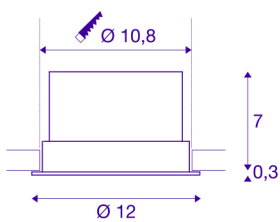

TECHNICAL DATA

Item no.:	1004669
Number of different light outlets	1
Primary nominal voltage	220-240V ~50/60Hz mA/V
Secondary power / secondary voltage	250mA
Height	7.3 cm
Diameter	12 cm
Installation diameter	10.8 cm
Installation depth	8 cm
Net weight	0.57 kg
Gross weight	0.8 kg
IP Code	IP 20
Safety class	II
Assembly	Recessed
Assembly details	Ceiling
Dimmable	Yes
Dimming technology	trailing edge
Wattage	11 W
Lumen	780 lm
Colour temperature	2000-3000 Kelvin
Beam angle	100 °
Color	white
CRI	90