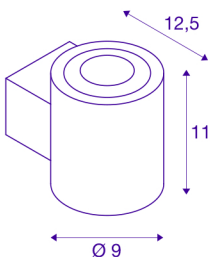

## TECHNICAL DATA

Item no.:	1004670
Number of different light outlets	2
Primary nominal voltage	220-240V ~50/60Hz mA/V
Secondary power / secondary voltage	700mA
Height	11 cm
Diameter	9 cm
Depth	12.5 cm
Net weight	0.864 kg
Gross weight	1.073 kg
IP Code	IP 20
Safety class	I
Assembly	Surface
Assembly details	Wall
Dimmable	Yes
Dimming technology	trailing edge
Wattage	15 W
Lumen	44 - 1110 lm
Colour temperature	2000-3000 Kelvin
Beam angle	100 °
Color	black
CRI	90
LXXBXX data	L70B50