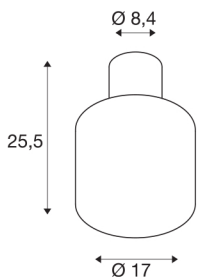

TECHNICAL DATA

Item no.:	1004677
Primary nominal voltage	220-240V ~50/60Hz mA/V
Secondary power / secondary voltage	350mA
Height	25.5 cm
Diameter	17 cm
Net weight	2.081 kg
Gross weight	3.075 kg
IP Code	IP 65
Safety class	I
Impact resistance class	IK02
Impact resistance	0,2 Joule
Assembly	Surface
Assembly details	Ceiling
Wattage	7.9 W
Lumen	570 lm
Colour temperature	3000/4000 Kelvin
Color	anthracite
CRI	80
LXXBXX data	L70B50
Minimum ambient temperature	-20 °C
Maximum ambient temperature	45 °C
BIG WHITE Page	676