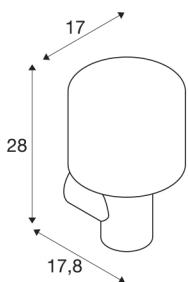

TECHNICAL DATA

Item no.:	1004678
Primary nominal voltage	220-240V ~50/60Hz mA/V
Secondary power / secondary voltage	500mA
Height	28 cm
Diameter	17 cm
Depth	17.8 cm
Net weight	2.177 kg
Gross weight	3.153 kg
IP Code	IP 65
Safety class	I
Impact resistance class	IK02
Impact resistance	0,2 Joule
Assembly	Surface
Assembly details	Wall
Wattage	9.2 W
Lumen	630 lm
Colour temperature	3000/4000 Kelvin
Color	anthracite
CRI	80
LXXBXX data	L70B50
Minimum ambient temperature	-20 °C
Maximum ambient temperature	45 °C