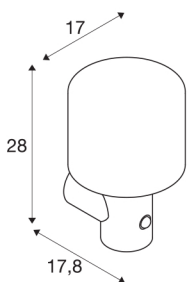

TECHNICAL DATA

Item no.:	1004679
Primary nominal voltage	220-240V ~50/60Hz mA/V
Secondary power / secondary voltage	500mA
Height	28.5 cm
Diameter	17 cm
Depth	17.8 cm
Net weight	2.323 kg
Gross weight	3.306 kg
IP Code	IP 65
Safety class	I
Impact resistance class	IK02
Impact resistance	0,2 Joule
Assembly	Surface
Assembly details	Wall
Wattage	9.6 W
Lumen	630 lm
Colour temperature	3000/4000 Kelvin
Color	anthracite
CRI	80
LXXBXX data	L70B50
Minimum ambient temperature	-20 °C
Maximum ambient temperature	45 °C