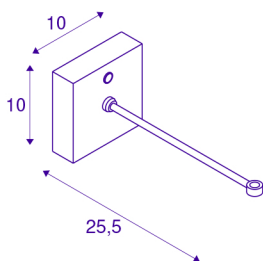

FITU CRANE BASE

black

The modern FITU CRANE BASE wall mount serves as a bracket for the pendant lights of the FITU series with an open cable end. The bracket is made of steel and available in the colours black and white. So you can enjoy countless combination possibilities.

TECHNICAL DATA

Item no.:	1004682
Nominal voltage	220-240V ~50/60Hz V
Width	10 cm
Height	10 cm
Depth	25.5 cm
Net weight	0.511 kg
Gross weight	0.77 kg
IP Code	IP 20
Safety class	I
Assembly	Surface
Assembly details	Wall
Color	black
BIG WHITE Page	214