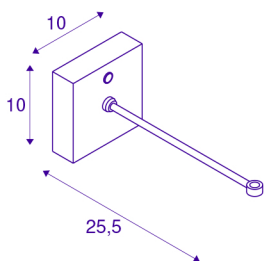

## FITU CRANE BASE

white

The modern FITU CRANE BASE wall mount serves as a bracket for the pendant lights of the FITU series with an open cable end. The bracket is made of steel and available in the colours black and white. So you can enjoy countless combination possibilities.

## TECHNICAL DATA

|                  |                     |
|------------------|---------------------|
| Item no.:        | 1004683             |
| Nominal voltage  | 220-240V ~50/60Hz V |
| Width            | 10 cm               |
| Height           | 10 cm               |
| Depth            | 25.5 cm             |
| Net weight       | 0.514 kg            |
| Gross weight     | 0.77 kg             |
| IP Code          | IP 20               |
| Safety class     | I                   |
| Assembly         | Surface             |
| Assembly details | Wall                |
| Color            | white               |
| BIG WHITE Page   | 214                 |