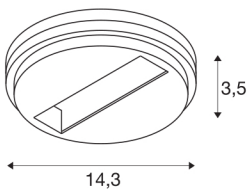

3~ DALI

point outlet black

The SLV 3~ DALI point outlet in black is an electrical component that can be freely positioned within rooms for the wall and ceiling mounting of DALI spotlights.

TECHNICAL DATA

Item no.:	1004684
Nominal voltage	220-250V ~50/60Hz V
Height	3.5 cm
Diameter	14.3 cm
Net weight	0.194 kg
Gross weight	0.236 kg
IP Code	IP 20
Safety class	I
Assembly	Surface
Assembly details	Ceiling,Wall
Color	black
BIG WHITE Page	433