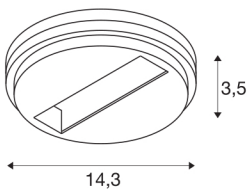

3~ DALI

point outlet white

The SLV 3~ DALI point outlet in white is an electrical component that can be freely positioned within rooms for the wall and ceiling mounting of DALI spotlights.

TECHNICAL DATA

Item no.:	1004685
Nominal voltage	220-250V ~50/60Hz V
Height	3.5 cm
Diameter	14.3 cm
Net weight	0.198 kg
Gross weight	0.239 kg
IP Code	IP 20
Safety class	I
Assembly	Surface
Assembly details	Ceiling, Wall
Color	white
BIG WHITE Page	433