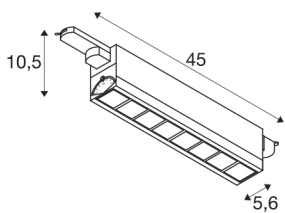

3~ SIGHT MOVE

3 phase system light DALI black 3000K

SIGHT is the modern wall and ceiling light for surface mounting or busbar. The powerful luminous flux of 2700 lumens and the low glare the 3-phase system light LED an efficient basic lighting solution in offices or shops. The light made of aluminium and polymethylacrylate (PMMA) in the colour black and frosted cuts a professional figure everywhere. With its LED lifespan of 30,000 hours, SIGHT is also extremely sustainable. Experience SIGHT in action and convince yourself of a successful lighting experience.

TECHNICAL DATA

Item no.:	1004690
Number of different light outlets	1
Primary nominal voltage	220-240V ~50/60Hz mA/V
Secondary power / secondary voltage	350mA
Length	45 cm
Width	5.6 cm
Height	10.5 cm
Net weight	1.239 kg
Gross weight	1.523 kg
IP Code	IP 20
Safety class	I
Assembly details	Track Ceiling, Track Wall
Dimmable	Yes
Dimming technology	DALI
Wattage	26 W
Lumen	2700 lm
Colour temperature	3000 Kelvin
Beam angle	75 °
Color	black
CRI	90
LXXBXX data	L70B50
Minimum ambient temperature	-20 °C