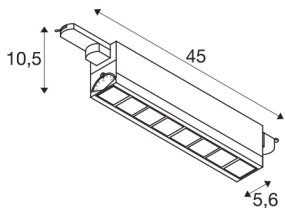

3~ SIGHT MOVE DALI

3 phase system light white 3000K

The modern SIGHT wall and ceiling light is made for surface mounting or busbar. The powerful luminous flux of 2700 lumens and the low glare the 3-phase system light LED an efficient basic lighting solution in offices or shops. The light made of aluminium and polymethylacrylate (PMMA) in the colour white and frosted cuts a professional figure everywhere. In addition, 3~ SIGHT MOVE DALI is also extremely sustainable with its LED lifespan of 30,000 hours. When will you test out the benefits of SLV's impressive indoor lights?

TECHNICAL DATA

Item no.:	1004691
Number of different light outlets	1
Primary nominal voltage	220-240V ~50/60Hz mA/V
Secondary power / secondary voltage	350mA
Length	45 cm
Width	5.6 cm
Height	10.5 cm
Net weight	1.248 kg
Gross weight	1.511 kg
IP Code	IP 20
Safety class	I
Assembly details	Track Ceiling, Track Wall
Dimmable	Yes
Dimming technology	DALI
Wattage	26 W
Lumen	2700 lm
Colour temperature	3000 Kelvin
Beam angle	75 °
Color	white
CRI	90
LXXBXX data	L70B50
Minimum ambient temperature	-20 °C