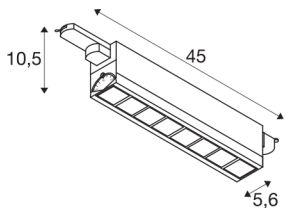

## 3~ SIGHT MOVE DALI

### 3 phase system light black 4000K

SIGHT is the modern wall and ceiling light for surface mounting or busbar. The low glare and the luminous flux of 3100 lumens make the 3-phase system light LED the optimal basic lighting solution. The light made of aluminium and polymethylacrylate (PMMA) in the colour black and frosted cuts a professional figure everywhere. In addition, 3~ SIGHT MOVE DALI is also extremely sustainable with its LED lifespan of 30,000 hours. Experience SIGHT in action and convince yourself of a successful lighting experience.

## TECHNICAL DATA

Item no.:	1004692
Number of different light outlets	1
Primary nominal voltage	220-240V ~50/60Hz mA/V
Secondary power / secondary voltage	350mA
Length	45 cm
Width	5.6 cm
Height	10.5 cm
Net weight	1.242 kg
Gross weight	1.511 kg
IP Code	IP 20
Safety class	I
Assembly details	Track Ceiling, Track Wall
Dimmable	Yes
Dimming technology	DALI
Wattage	26 W
Lumen	3100 lm
Colour temperature	4000 Kelvin
Beam angle	75 °
Color	black
CRI	90
LXXBXX data	L70B50
Minimum ambient temperature	-20 °C