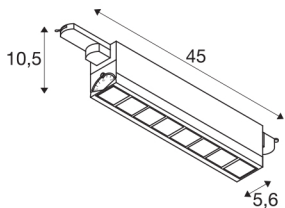

3~ SIGHT MOVE DALI

3 phase system light white 4000K

The modern SIGHT wall and ceiling light is ideal for surface mounting or busbar. The powerful luminous flux of 3100 lumens and the low glare are just some of the arguments that make the 3-phase system light LED the ideal basic lighting solution. The light made of aluminium and polymethylacrylate (PMMA) in the colour white and frosted cuts a professional figure everywhere. With its LED lifespan of 30,000 hours, SIGHT is also extremely sustainable. Experience SIGHT in action and convince yourself of a successful lighting experience.

TECHNICAL DATA

Item no.:	1004693
Number of different light outlets	1
Primary nominal voltage	220-240V ~50/60Hz mA/V
Secondary power / secondary voltage	350mA
Length	45 cm
Width	5.6 cm
Height	10.5 cm
Net weight	1.24 kg
Gross weight	1.327 kg
IP Code	IP 20
Safety class	I
Assembly details	Track Ceiling, Track Wall
Dimmable	Yes
Dimming technology	DALI
Wattage	26 W
Lumen	3100 lm
Colour temperature	4000 Kelvin
Beam angle	75 °
Color	white
CRI	90
LXXBXX data	L70B50
Minimum ambient temperature	-20 °C