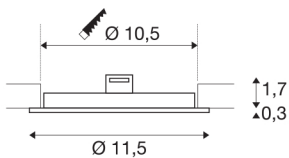

## SENSER 12 DL

Indoor LED recessed ceiling light round white 4000K

Our SENSER white aluminium light is also available with 4,000 Kelvin. The cold white alternative is best suited to providing basic lighting in offices, kitchens, and corridors. With its round shape, the recessed ceiling light makes a great impression. With an expected lifespan of 50,000 hours, the SENSER 12 DL is especially sustainable and low-maintenance.

## TECHNICAL DATA

Item no.:	1004694
Secondary power / secondary voltage	200mA
Height	2 cm
Diameter	11.5 cm
Installation diameter	10.5 cm
Installation depth	3 cm
Net weight	0.1 kg
Gross weight	0.107 kg
IP Code	IP 20
Safety class	III
Assembly	Recessed
Assembly details	Ceiling
Lumen	470 lm
Colour temperature	4000 Kelvin
Beam angle	110 °
Color	white
CRI	90
BIG WHITE Page	389