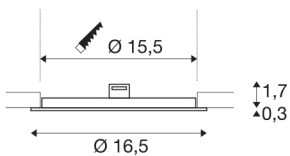

SENSER 18 DL

Indoor LED recessed ceiling light round white 4000K

Our SENSER white aluminium light is also available with 4,000 Kelvin. The cold white alternative is best suited to providing basic lighting in offices, kitchens, and corridors. With its round shape, the recessed ceiling light makes a great impression. With an expected lifespan of 50,000 hours, the SENSER 18 DL is especially sustainable and low-maintenance.

TECHNICAL DATA

Item no.:	1004695
Secondary power / secondary voltage	350mA
Height	2 cm
Diameter	16.5 cm
Installation diameter	15.5 cm
Installation depth	3 cm
Net weight	0.197 kg
Gross weight	0.255 kg
IP Code	IP 20
Safety class	III
Assembly	Recessed
Assembly details	Ceiling
Wattage	12 W
Lumen	990 lm
Colour temperature	4000 Kelvin
Beam angle	110 °
Color	white
CRI	90
BIG WHITE Page	389