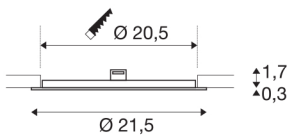

## SENSE 24 DL

Indoor LED recessed ceiling light round white 4000K

Our SENSE white aluminium light is also available with 4,000 Kelvin. The cold white alternative is best suited to providing basic lighting in offices, kitchens, and corridors. With its round shape, the recessed ceiling light makes a great impression. With an expected lifespan of 50,000 hours, the SENSE 24 DL is especially sustainable and low-maintenance.

## TECHNICAL DATA

Item no.:	1004696
Secondary power / secondary voltage	500mA
Height	2 cm
Diameter	21.5 cm
Installation diameter	20.5 cm
Installation depth	3 cm
Net weight	0.304 kg
Gross weight	0.385 kg
IP Code	IP 20
Safety class	III
Assembly	Recessed
Assembly details	Ceiling
Lumen	1300 lm
Colour temperature	4000 Kelvin
Beam angle	110 °
Color	white
CRI	80
BIG WHITE Page	389