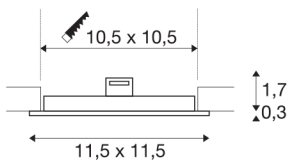

SENSER 12 DL

Indoor LED recessed ceiling light square white 4000K

Our SENSER white aluminium light is also available with 4,000 Kelvin. The cold white alternative is best suited to providing basic lighting in offices, kitchens, and corridors. With its square shape, the recessed ceiling light makes a great impression. With an expected lifespan of 50,000 hours, the SENSER 12 DL is especially sustainable and low-maintenance.

TECHNICAL DATA

Item no.:	1004697
Secondary power / secondary voltage	200mA
Length	11.5 cm
Width	11.5 cm
Height	2 cm
Installation length	10.5 cm
Installation width	10.5 cm
Installation depth	3 cm
Net weight	0.131 kg
Gross weight	0.192 kg
IP Code	IP 20
Safety class	III
Assembly	Recessed
Assembly details	Ceiling
Lumen	440 lm
Colour temperature	4000 Kelvin
Beam angle	110 °
Color	white
CRI	90
BIG WHITE Page	390