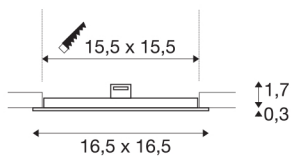

SENER 18 DL

Indoor LED recessed ceiling light square white 4000K

Our SENER white aluminium light is also available with 4,000 Kelvin. The cold white alternative is best suited to providing basic lighting in offices, kitchens, and corridors. With its square shape, the recessed ceiling light makes a great impression. With an expected lifespan of 50,000 hours, the SENER 18 DL is especially sustainable and low-maintenance.

TECHNICAL DATA

Item no.:	1004698
Secondary power / secondary voltage	350mA
Length	16.5 cm
Width	16.5 cm
Height	2 cm
Installation length	15.5 cm
Installation width	15.5 cm
Installation depth	3 cm
Net weight	0.232 kg
Gross weight	0.317 kg
IP Code	IP 20
Safety class	III
Assembly	Recessed
Assembly details	Ceiling
Wattage	12 W
Lumen	880 lm
Colour temperature	4000 Kelvin
Beam angle	110 °
Color	white
CRI	90
BIG WHITE Page	390