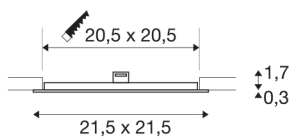

SENSER 24 DL

Indoor LED recessed ceiling light square white 4000K

Our SENSER white aluminium light is also available with 4,000 Kelvin. The cold white alternative is best suited to providing basic lighting in offices, kitchens, and corridors. With its square shape, the recessed ceiling light makes a great impression. With an expected lifespan of 50,000 hours, the SENSER 24 DL is especially sustainable and low-maintenance.

TECHNICAL DATA

Item no.:	1004699
Secondary power / secondary voltage	500mA
Length	21.5 cm
Width	21.5 cm
Height	2 cm
Installation length	20.5 cm
Installation width	20.5 cm
Installation depth	3 cm
Net weight	0.367 kg
Gross weight	0.489 kg
IP Code	IP 20
Safety class	III
Assembly	Recessed
Assembly details	Ceiling
Lumen	1240 lm
Colour temperature	4000 Kelvin
Beam angle	110 °
Color	white
CRI	90
BIG WHITE Page	390