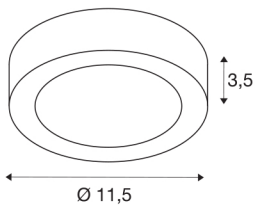

SENSER 12 CW

Indoor LED wall and ceiling-mounted light round white 4000K

Our round SENSER 12 CW with 4,000 Kelvin provides unique and brilliant lighting for your rooms. The integrated premium LED in the ceiling/wall-mounted light offers an expected lifespan of 50,000 hours, making it particularly sustainable and low-maintenance.

TECHNICAL DATA

Item no.:	1004700
Primary nominal voltage	220-240V ~50/60Hz mA/V
Secondary power / secondary voltage	200mA
Height	3.5 cm
Diameter	11.5 cm
Net weight	0.23 kg
Gross weight	0.246 kg
IP Code	IP 20
Safety class	I
Assembly	Surface
Assembly details	Ceiling, Wall
Dimmable	Yes
Dimming technology	trailing edge
Wattage	8.2 W
Lumen	470 lm
Colour temperature	4000 Kelvin
Beam angle	110 °
Color	white
CRI	90
BIG WHITE Page	320