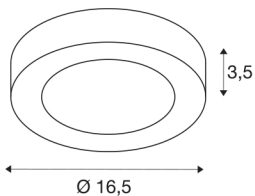

SENSER 18 CW

Indoor LED wall and ceiling-mounted light round white 4000K

Our round SENSER 18 CW with 4,000 Kelvin provides unique and brilliant lighting for your rooms. The integrated premium LED in the ceiling/wall-mounted light offers an expected lifespan of 50,000 hours, making it particularly sustainable and low-maintenance.

TECHNICAL DATA

Item no.:	1004701
Primary nominal voltage	220-240V ~50/60Hz mA/V
Secondary power / secondary voltage	350mA
Height	3.5 cm
Diameter	16.5 cm
Net weight	0.34 kg
Gross weight	0.364 kg
IP Code	IP 20
Safety class	I
Assembly	Surface
Assembly details	Ceiling, Wall
Dimmable	Yes
Dimming technology	trailing edge
Wattage	12 W
Lumen	990 lm
Colour temperature	4000 Kelvin
Beam angle	110 °
Color	white
CRI	90
BIG WHITE Page	320