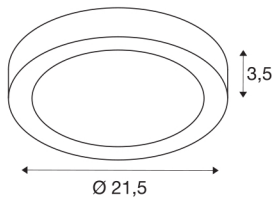

SENSER 24 CW

Indoor LED wall and ceiling-mounted light round white 4000K

Our round SENSER 24 CW with 4,000 Kelvin provides unique and brilliant lighting for your rooms. The integrated premium LED in the ceiling/wall-mounted light offers an expected lifespan of 50,000 hours, making it particularly sustainable and low-maintenance.

TECHNICAL DATA

Item no.:	1004702
Primary nominal voltage	220-240V ~50/60Hz mA/V
Secondary power / secondary voltage	500mA
Height	3.5 cm
Diameter	21.5 cm
Net weight	0.508 kg
Gross weight	0.598 kg
IP Code	IP 20
Safety class	I
Assembly	Surface
Assembly details	Ceiling, Wall
Dimmable	Yes
Dimming technology	trailing edge
Wattage	15 W
Lumen	1300 lm
Colour temperature	4000 Kelvin
Beam angle	110 °
Color	white
CRI	90
BIG WHITE Page	320