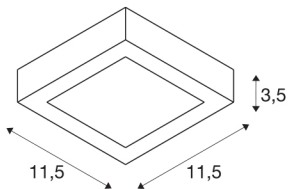

TECHNICAL DATA

Item no.:	1004703
Primary nominal voltage	220-240V ~50/60Hz mA/V
Secondary power / secondary voltage	200mA
Length	11.5 cm
Width	11.5 cm
Height	3.5 cm
Net weight	0.27 kg
Gross weight	0.289 kg
IP Code	IP 20
Safety class	I
Assembly	Surface
Assembly details	Ceiling, Wall
Dimmable	Yes
Dimming technology	trailing edge
Wattage	8.2 W
Lumen	440 lm
Colour temperature	4000 Kelvin
Beam angle	110 °
Color	white
CRI	80
BIG WHITE Page	319