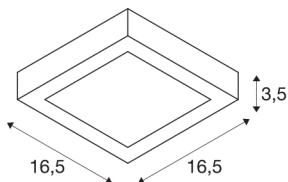

TECHNICAL DATA

Item no.:	1004704
Primary nominal voltage	220-240V ~50/60Hz mA/V
Secondary power / secondary voltage	350mA
Length	16.5 cm
Width	16.5 cm
Height	3.5 cm
Net weight	0.39 kg
Gross weight	0.417 kg
IP Code	IP 20
Safety class	I
Assembly	Surface
Assembly details	Ceiling, Wall
Dimmable	Yes
Dimming technology	trailing edge
Wattage	12 W
Lumen	880 lm
Colour temperature	4000 Kelvin
Beam angle	110 °
Color	white
CRI	90
BIG WHITE Page	319