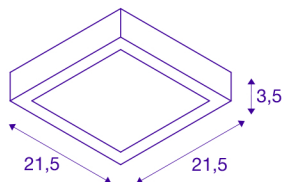

TECHNICAL DATA

Item no.:	1004705
Primary nominal voltage	220-240V ~50/60Hz mA/V
Secondary power / secondary voltage	500mA
Length	21.5 cm
Width	21.5 cm
Height	3.5 cm
Net weight	0.631 kg
Gross weight	0.743 kg
IP Code	IP 20
Safety class	I
Assembly	Surface
Assembly details	Ceiling, Wall
Dimmable	Yes
Dimming technology	trailing edge
Wattage	15 W
Lumen	1240 lm
Colour temperature	4000 Kelvin
Beam angle	110 °
Color	white
CRI	90
BIG WHITE Page	319