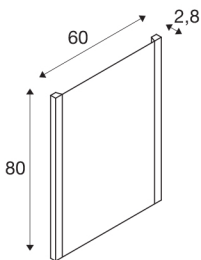

TRUKKO square

wall-mounted light, milky, 24W 3000/4000/6500K

Highly functional and dimmable light for your bathroom in either 3000K, 4000K or 6500K is provided by the integrated Premium LED in the TRUKKO WL rectangular surface-mounted wall light. The built-in anti-fogging technology prevents the mirror from fogging, making it even more convenient. This wall-mounted light is sustainable and low-maintenance thanks to its expected lifespan of 30,000 hours. The product is ready for direct connection to 230 volts mains voltage.

TECHNICAL DATA

Item no.:	1004729
Primary nominal voltage	220-240V ~50/60Hz mA/V
Secondary power / secondary voltage	24V
Width	60 cm
Height	80 cm
Depth	2.8 cm
Net weight	5.975 kg
Gross weight	8.835 kg
IP Code	IP 44
Safety class	II
Assembly	Surface
Assembly details	Wall
Dimmable	Yes
Dimming technology	Switch Dimmable
Wattage	24 W
Lumen	1310 / 1320 / 1340 lm
Colour temperature	3000/4000/6500 Kelvin
Color	silver
CRI	90
Minimum ambient temperature	-15 °C
Maximum ambient temperature	40 °C
BIG WHITE Page	233