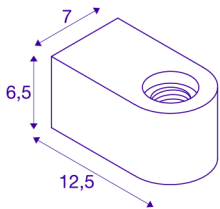

## FITU CUBE WL

Indoor wall-mounted light E27 black

With the FITU CUBE WL in black or white, you can now enjoy a wall-mounted light at an attractive price. You can insert any filament lightbulb with an E27 base into this light. So you can enjoy countless combination possibilities. We recommend an LED G125 E27 lightbulb.

## TECHNICAL DATA

Item no.:	1004738
Socket	E27
Lamp	LED E27
Number of sockets	1
Lamps included	No
Primary nominal voltage	220-240V ~50/60Hz mA/V
Length	12.5 cm
Width	7 cm
Height	6.5 cm
Net weight	0.522 kg
Gross weight	0.657 kg
IP Code	IP 20
Safety class	I
Assembly	Surface
Assembly details	Wall
Wattage	20 W
Color	black
BIG WHITE Page	215