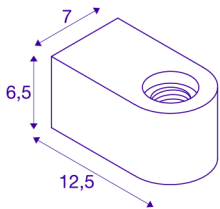

FITU CUBE WL

Indoor wall-mounted light E27 white

With the FITU CUBE WL in black or white, you can now enjoy a wall-mounted light at an attractive price. You can insert any filament lightbulb with an E27 base into this light. So you can enjoy countless combination possibilities. We recommend an LED G125 E27 lightbulb.

TECHNICAL DATA

Item no.:	1004739
Socket	E27
Lamp	LED E27
Number of sockets	1
Lamps included	No
Primary nominal voltage	220-240V ~50/60Hz mA/V
Length	12.5 cm
Width	7 cm
Height	6.5 cm
Net weight	0.51 kg
Gross weight	0.546 kg
IP Code	IP 20
Safety class	I
Assembly	Surface
Assembly details	Wall
Wattage	20 W
Color	white
BIG WHITE Page	215