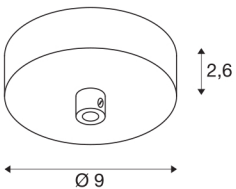

FITU

ceiling rose black

The SLV FITU ceiling rose in black is an elegant ceiling rose for the surface mounting of pendant lights from the FITU series.

TECHNICAL DATA

Item no.:	1004744
Nominal voltage	220-240V ~50/60Hz V
Height	2.6 cm
Diameter	9 cm
Net weight	0.18 kg
Gross weight	0.226 kg
IP Code	IP 20
Safety class	I
Color	black
BIG WHITE Page	151