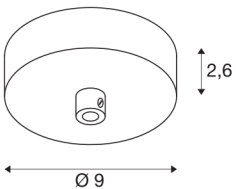

FITU

ceiling rose white

The SLV FITU ceiling rose in white is an elegant ceiling rose for the surface mounting of pendant lights from the FITU series.

TECHNICAL DATA

Item no.:	1004745
Nominal voltage	220-240V ~50/60Hz V
Height	2.6 cm
Diameter	9 cm
Net weight	0.179 kg
Gross weight	0.228 kg
IP Code	IP 20
Safety class	I
Color	white
BIG WHITE Page	151