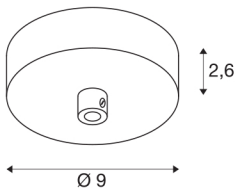

FITU

ceiling rose chrome

The SLV FITU ceiling rose in chrome is an elegant ceiling rose for the surface mounting of pendant lights from the FITU series.

TECHNICAL DATA

Item no.:	1004746
Nominal voltage	220-240V ~50/60Hz V
Height	2.6 cm
Diameter	9 cm
Net weight	0.178 kg
Gross weight	0.229 kg
IP Code	IP 20
Safety class	I
Color	chrome
BIG WHITE Page	151