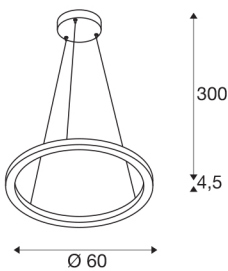

TECHNICAL DATA

Item no.:	1004761
Number of different light outlets	2
Primary nominal voltage	220-240V ~50/60Hz mA/V
Secondary power / secondary voltage	600mA
Pendant length	300 cm
Height	4.5 cm
Diameter	60 cm
Net weight	2.249 kg
Gross weight	4.098 kg
Safety class	I
Assembly	Surface
Assembly details	Ceiling
Dimmable	Yes
Dimming technology	DALI
Wattage	25 W
Lumen	800 / 820 lm
Colour temperature	3000/4000 Kelvin
Beam angle	130 °
Color	black
CRI	90
BIG WHITE Page	121