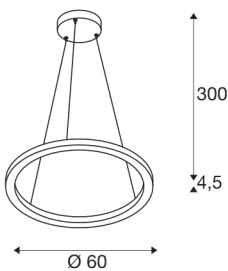

TECHNICAL DATA

Item no.:	1004762
Number of different light outlets	2
Primary nominal voltage	220-240V ~50/60Hz mA/V
Secondary power / secondary voltage	600mA
Pendant length	300 cm
Height	4.5 cm
Diameter	60 cm
Net weight	2.256 kg
Gross weight	3.895 kg
Safety class	I
Assembly	Surface
Assembly details	Ceiling
Dimmable	Yes
Dimming technology	DALI
Lumen	800 / 820 lm
Colour temperature	3000/4000 Kelvin
Color	white
CRI	90
BIG WHITE Page	121