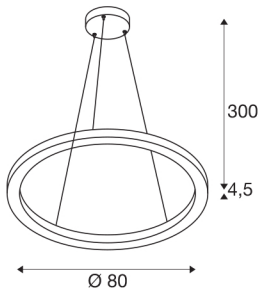

TECHNICAL DATA

Item no.:	1004764
Number of different light outlets	2
Primary nominal voltage	220-240V ~50/60Hz mA/V
Secondary power / secondary voltage	800mA
Pendant length	300 cm
Height	4.5 cm
Diameter	80 cm
Net weight	2.588 kg
Gross weight	5.326 kg
Safety class	I
Assembly	Surface
Assembly details	Ceiling
Dimmable	Yes
Dimming technology	DALI
Wattage	34 W
Lumen	1230 / 1270 lm
Colour temperature	3000/4000 Kelvin
Beam angle	130 °
Color	white
CRI	90
BIG WHITE Page	122